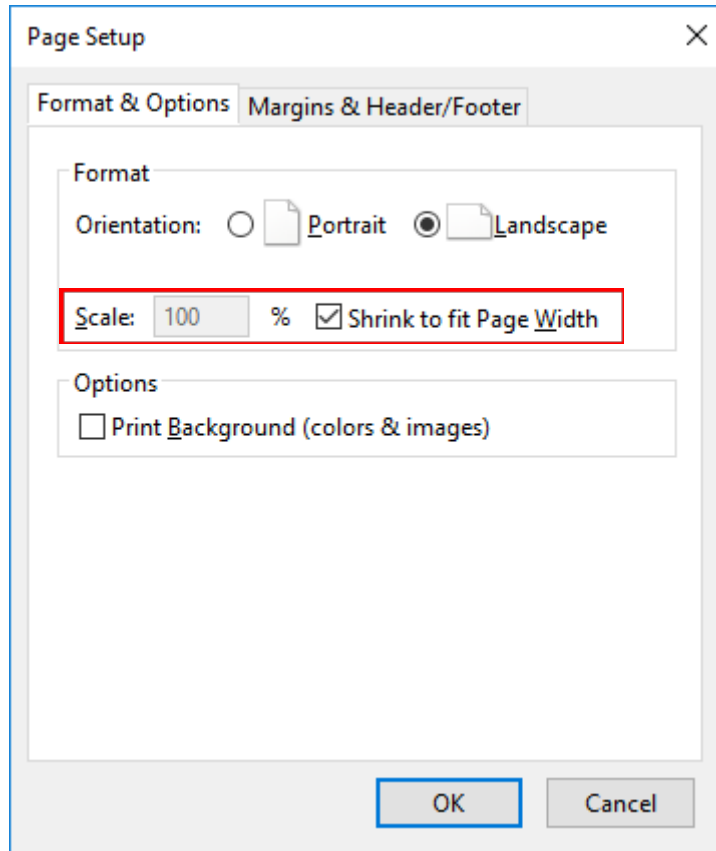

1. Go to Firefox Print Settings

2. Go to Page Setup

3. Make sure Landscape is selected.

4. Scale should be 100% with Shrink to Fit selected.

5. Select OK.

6. Select Close to close the Print set-

7. When printing the TLP select Confirm