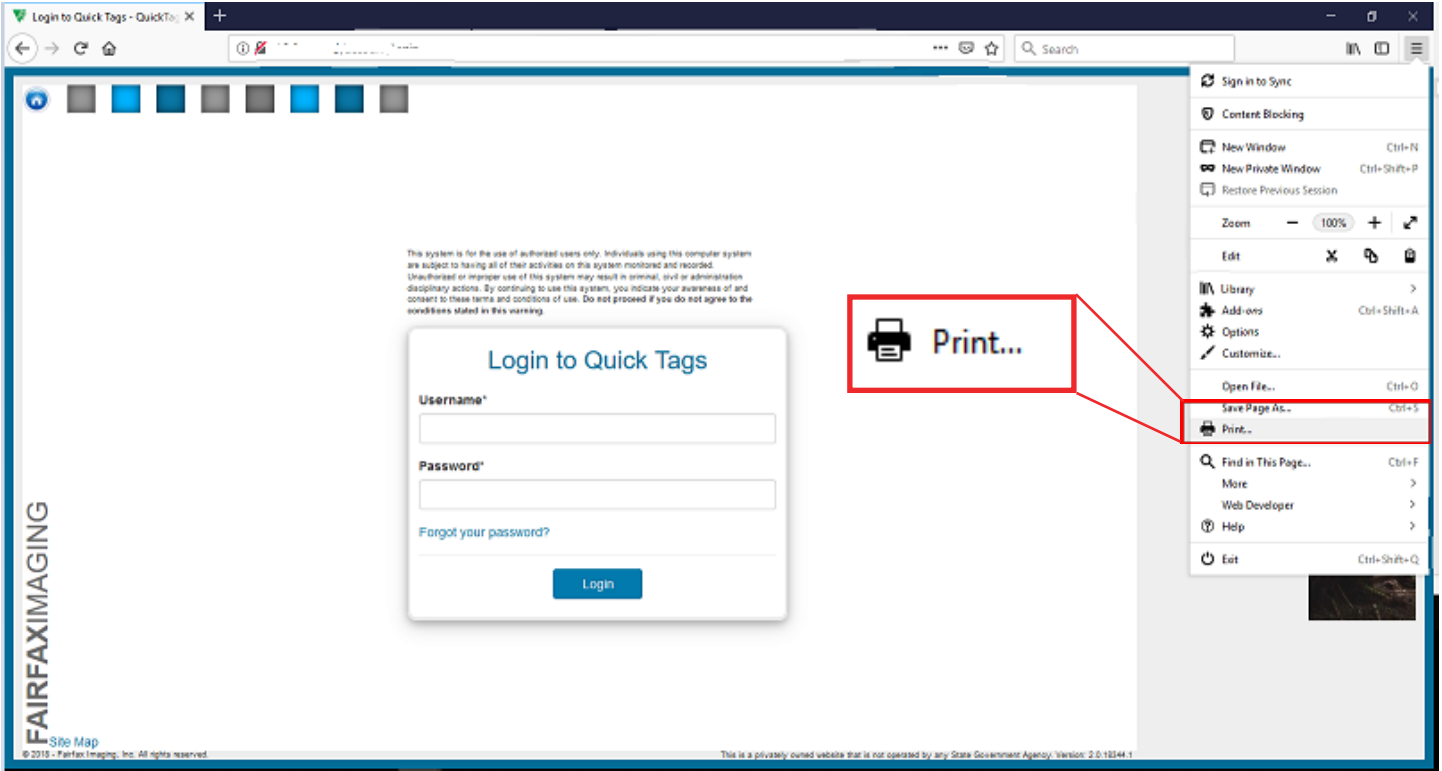

1. Go to Firefox Print Settings

2. Go to Page Setup

3. Make sure Landscape is selected.

4. Scale should be 100% with Shrink to Fit selected.

5. Select OK.

6. Select Close to close the Print set-

7. When printing the TLP select Confirm