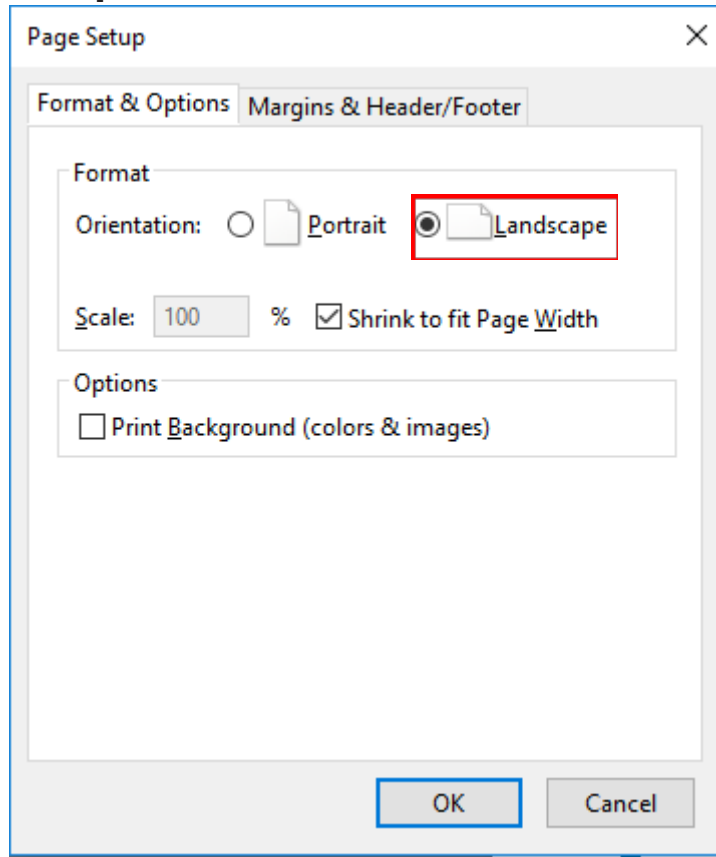

1. Go to Firefox Print Settings

2. Go to Page Setup

3. Make sure Landscape is selected.

4. Scale should be 100% with Shrink to Fit selected.

5. Select OK.

6. Select Close to close the Print set-

7. When printing the TLP select Confirm